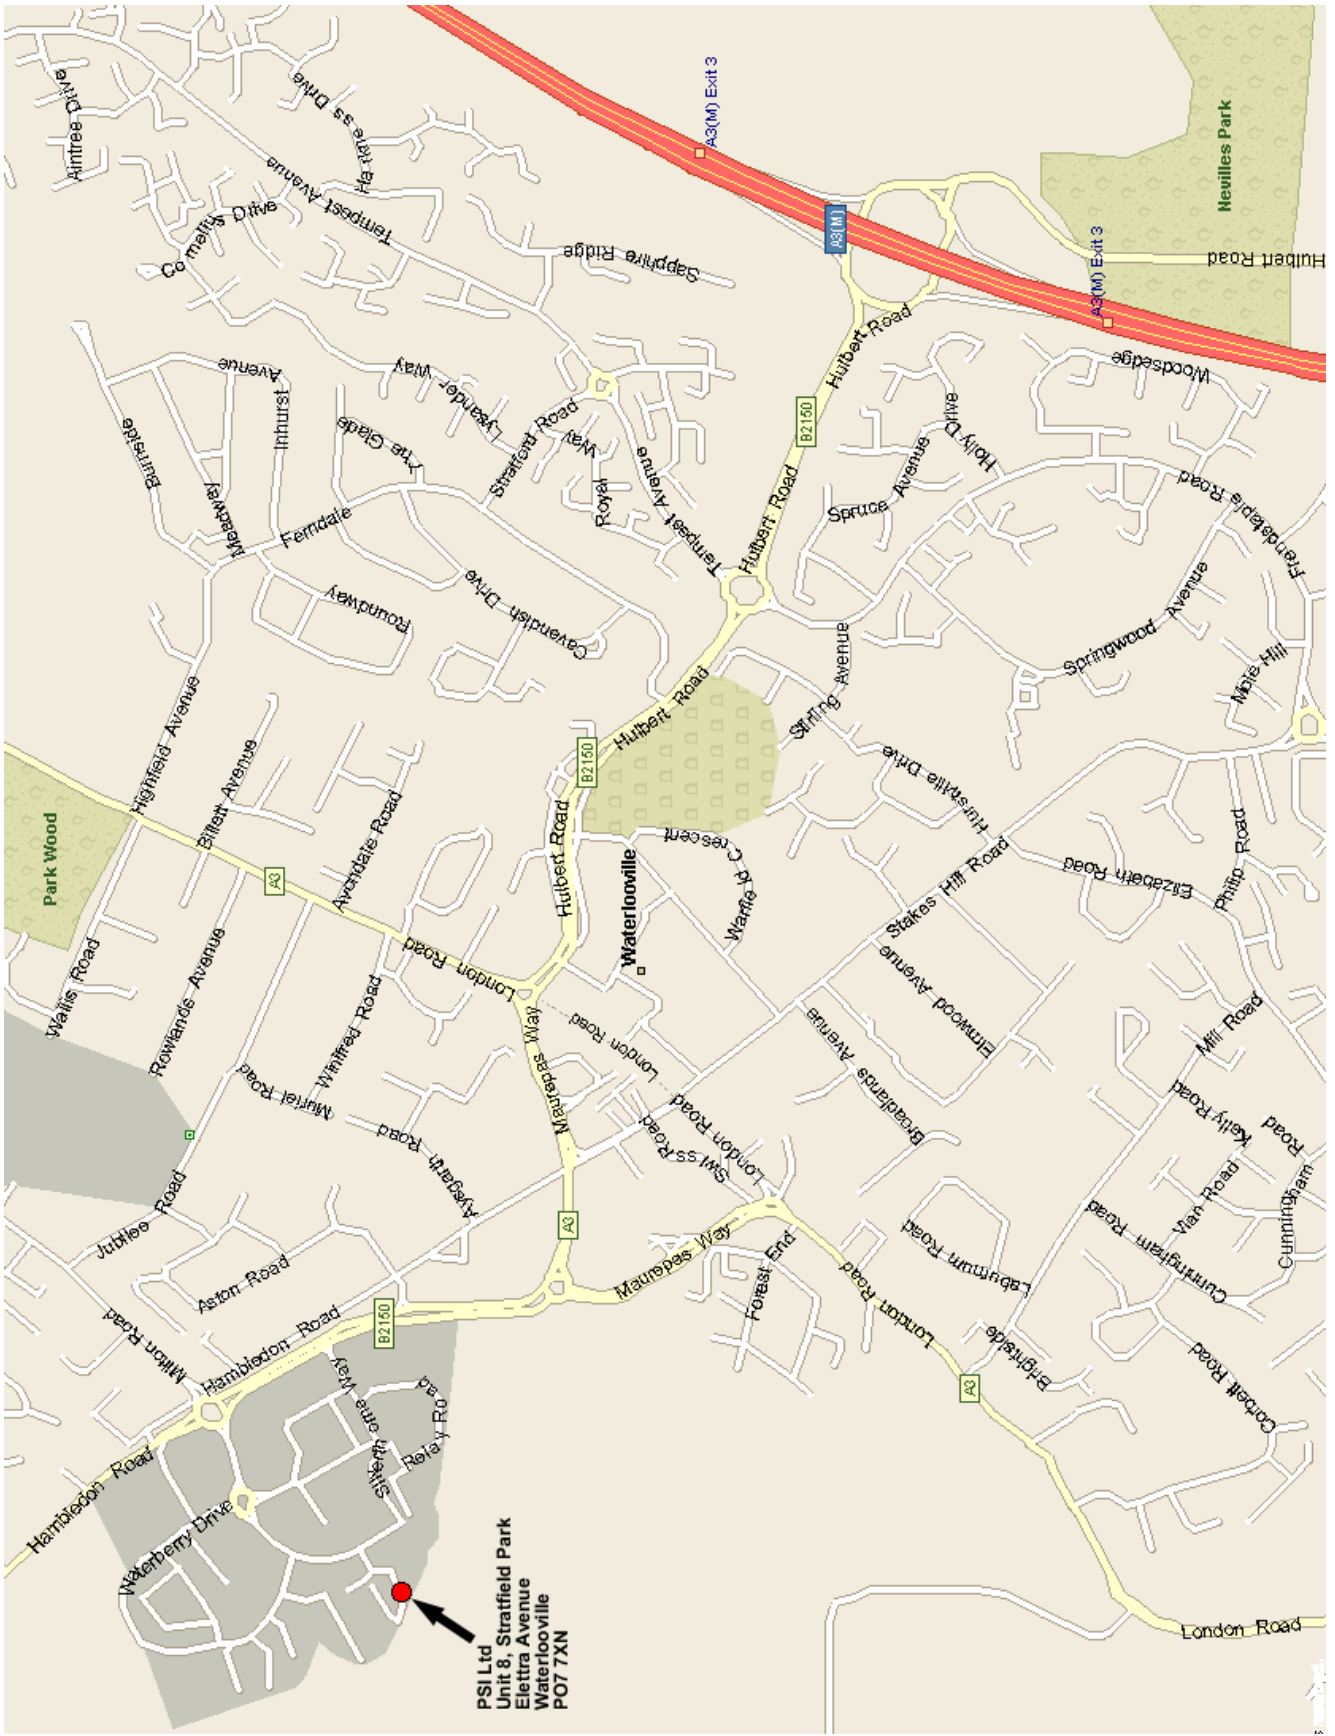

Unit 8, Stratfield Park
Elettra Ave
Waterlooville
Hants
PO7 7XN
023 9223 3611

Directions to PSI Ltd

From M27

- Follow M27 onto A27
- Take exit onto A3(M) heading North
- Leave A3(M) at Junction 3, at roundabout take first exit (Left) onto B2150
- Follow to next roundabout, take second exit (Straight Ahead)
- Follow to next roundabout, take first exit (Left) onto A3
- Follow to next roundabout, take second exit (Right) onto B2150
- Take first left, just past the traffic lights (Silverthorne Way)
- Follow to the end of the road, at T Junction turn Right
- Take first left into Stratfield Park
- Turn left, then follow road to the end then round to the right
- Turn right, past Fleet UK Ltd
- Unit 8 is on the right hand side

From M25

- Leave M25 at Junction Junction 10
- Take exit onto A3 heading South
- Follow A3 South towards Portsmouth, onto A3(M)
- Leave A3(M) at Junction 3, at roundabout take first exit (Left) onto B2150
- Follow to next roundabout, take second exit (Straight Ahead)
- Follow to next roundabout, take first exit (Left) onto A3
- Follow to next roundabout, take second exit (Right) onto B2150
- Take first left, just past the traffic lights (Silverthorne Way)
- Follow to the end of the road, at T Junction turn Right
- Take first left into Stratfield Park
- Turn left, then follow road to the end then round to the right
- Turn right, past Fleet UK Ltd
- Unit 8 is on the right hand side